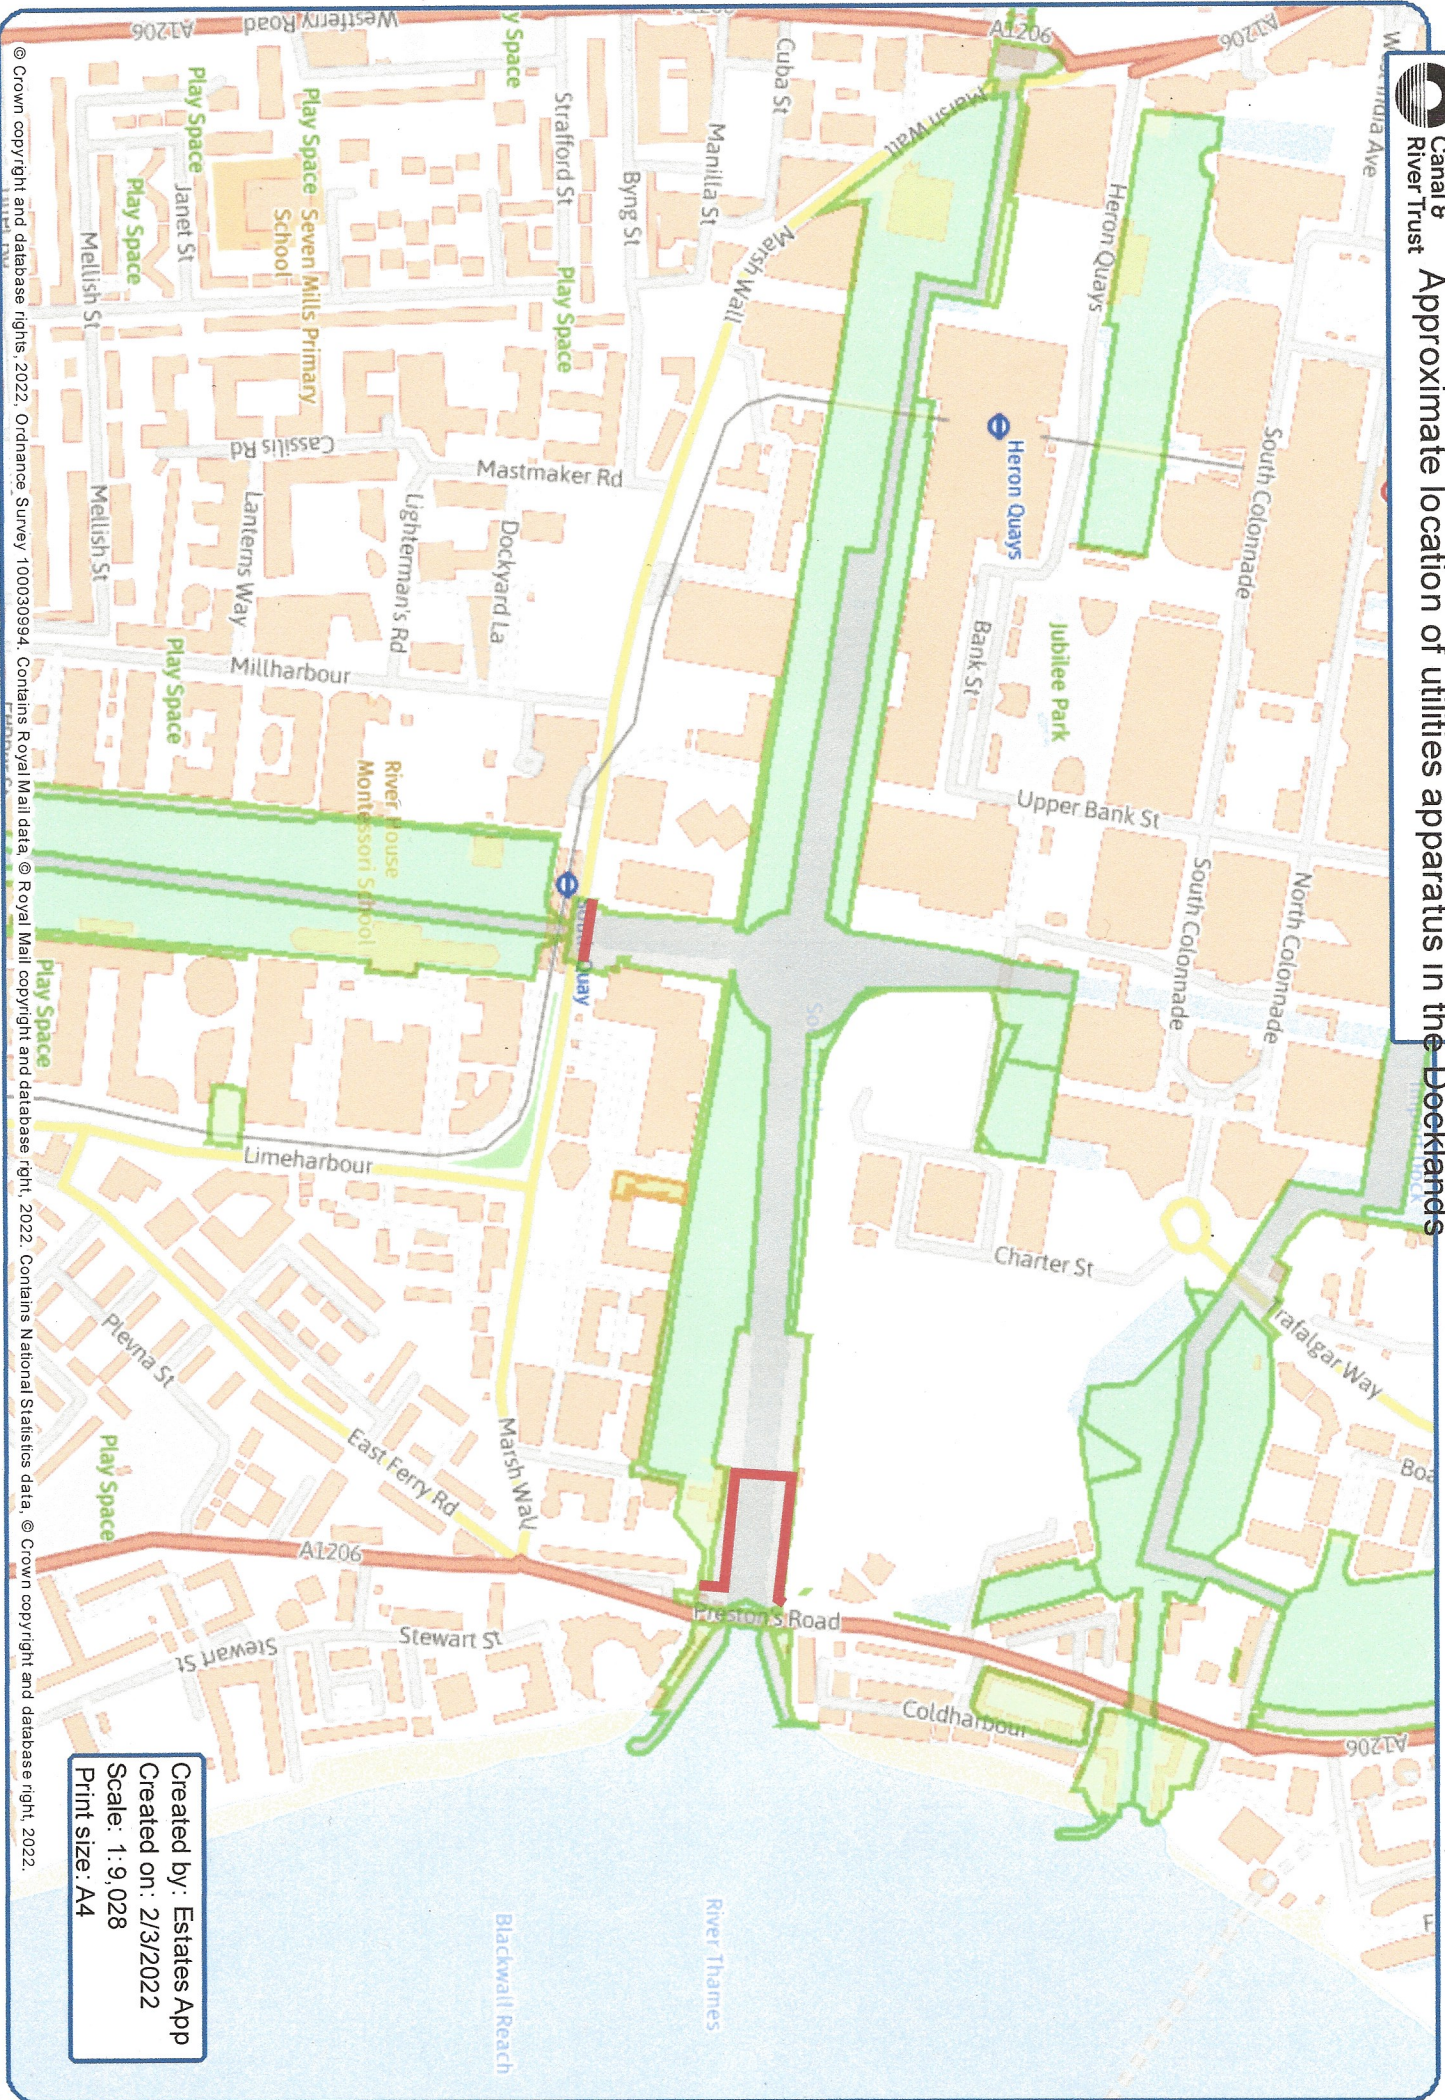

Canal &
River Trust

Approximate location of utilities apparatus in the Docklands

Created by: Estates App
 Created on: 2/3/2022
 Scale: 1:9,028
 Print size: A4

© Crown copyright and database rights, 2022. Ordnance Survey 100030994. Contains Royal Mail data. © Royal Mail copyright and database right, 2022. Contains National Statistics data. © Crown copyright and database right, 2022.

Canal 8 River Trust

Approximate Location of Utilities Apparatus

© Crown copyright and database rights, 2019. Ordnance Survey 100030994. Contains Royal Mail data, © Royal Mail copyright and database right, 2019. Contains National Statistics data, © Crown copyright and database right, 2019.

Page size: A3
 Scale: 1:45,000
 Date: 08/02/2022