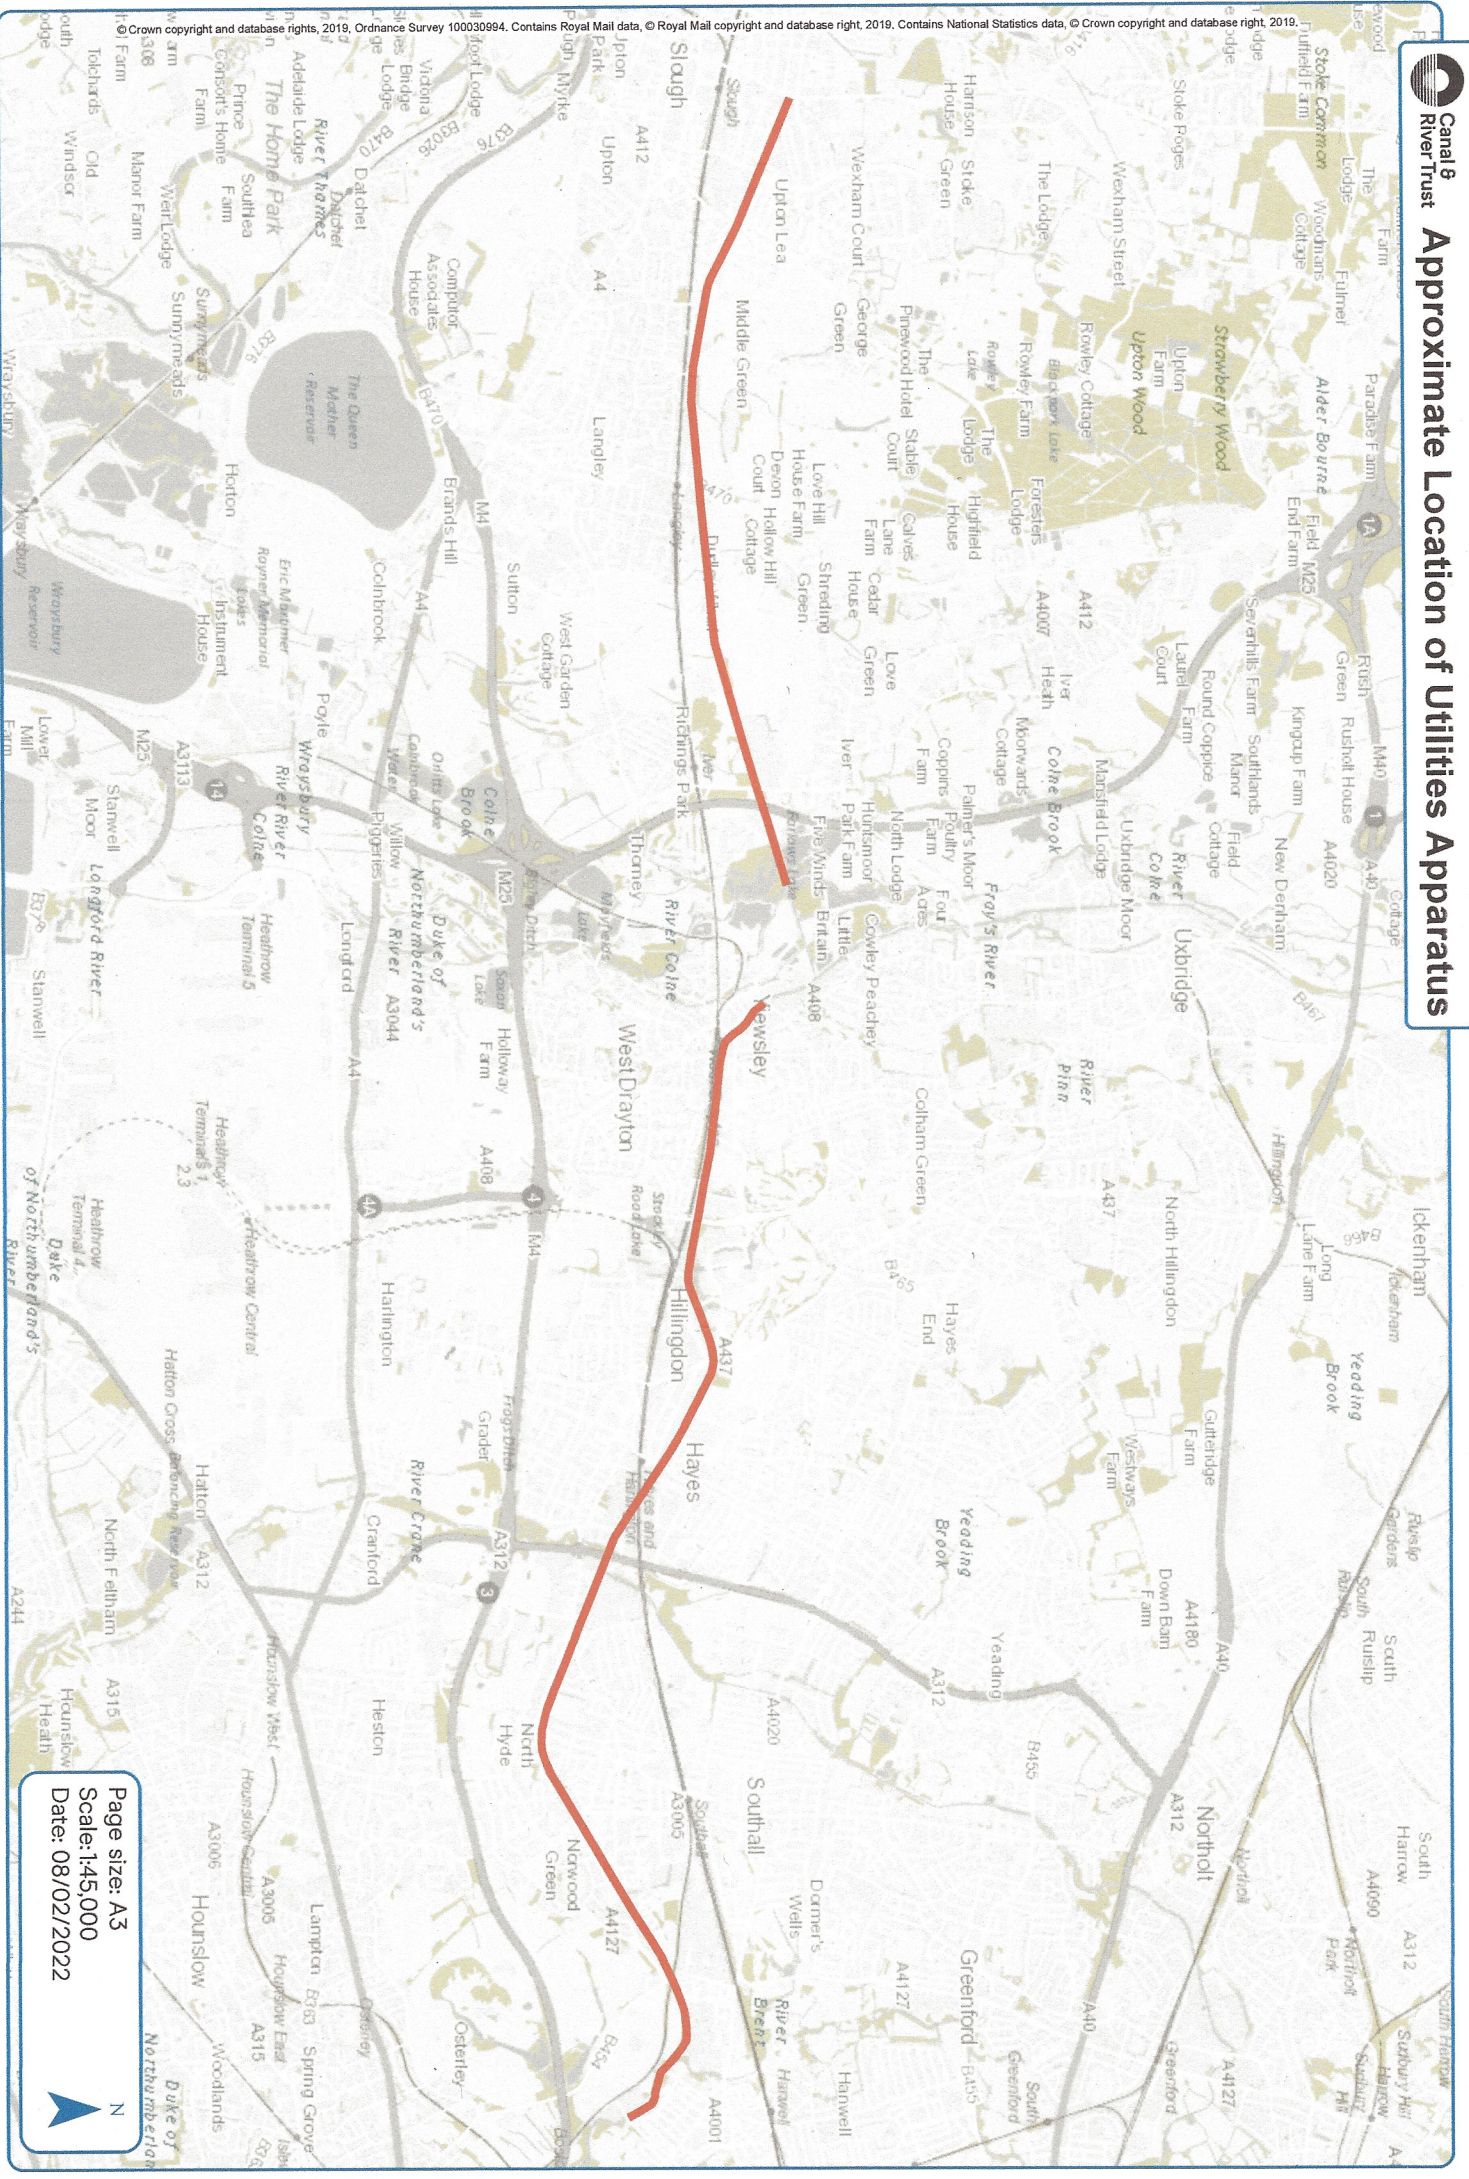

Canal &
River Trust

Approximate location of utilities apparatus in the Docklands

Created by: Estates App
 Created on: 2/3/2022
 Scale: 1:9,028
 Print size: A4

© Crown copyright and database rights, 2022. Ordnance Survey 100030994. Contains Royal Mail data. © Royal Mail copyright and database right, 2022. Contains National Statistics data. © Crown copyright and database right, 2022.

Canal 8 River Trust

Approximate Location of Utilities Apparatus

© Crown copyright and database rights, 2019. Ordnance Survey 100030994. Contains Royal Mail data, © Royal Mail copyright and database right, 2019. Contains National Statistics data, © Crown copyright and database right, 2019.

Page size: A3
 Scale: 1:45,000
 Date: 08/02/2022